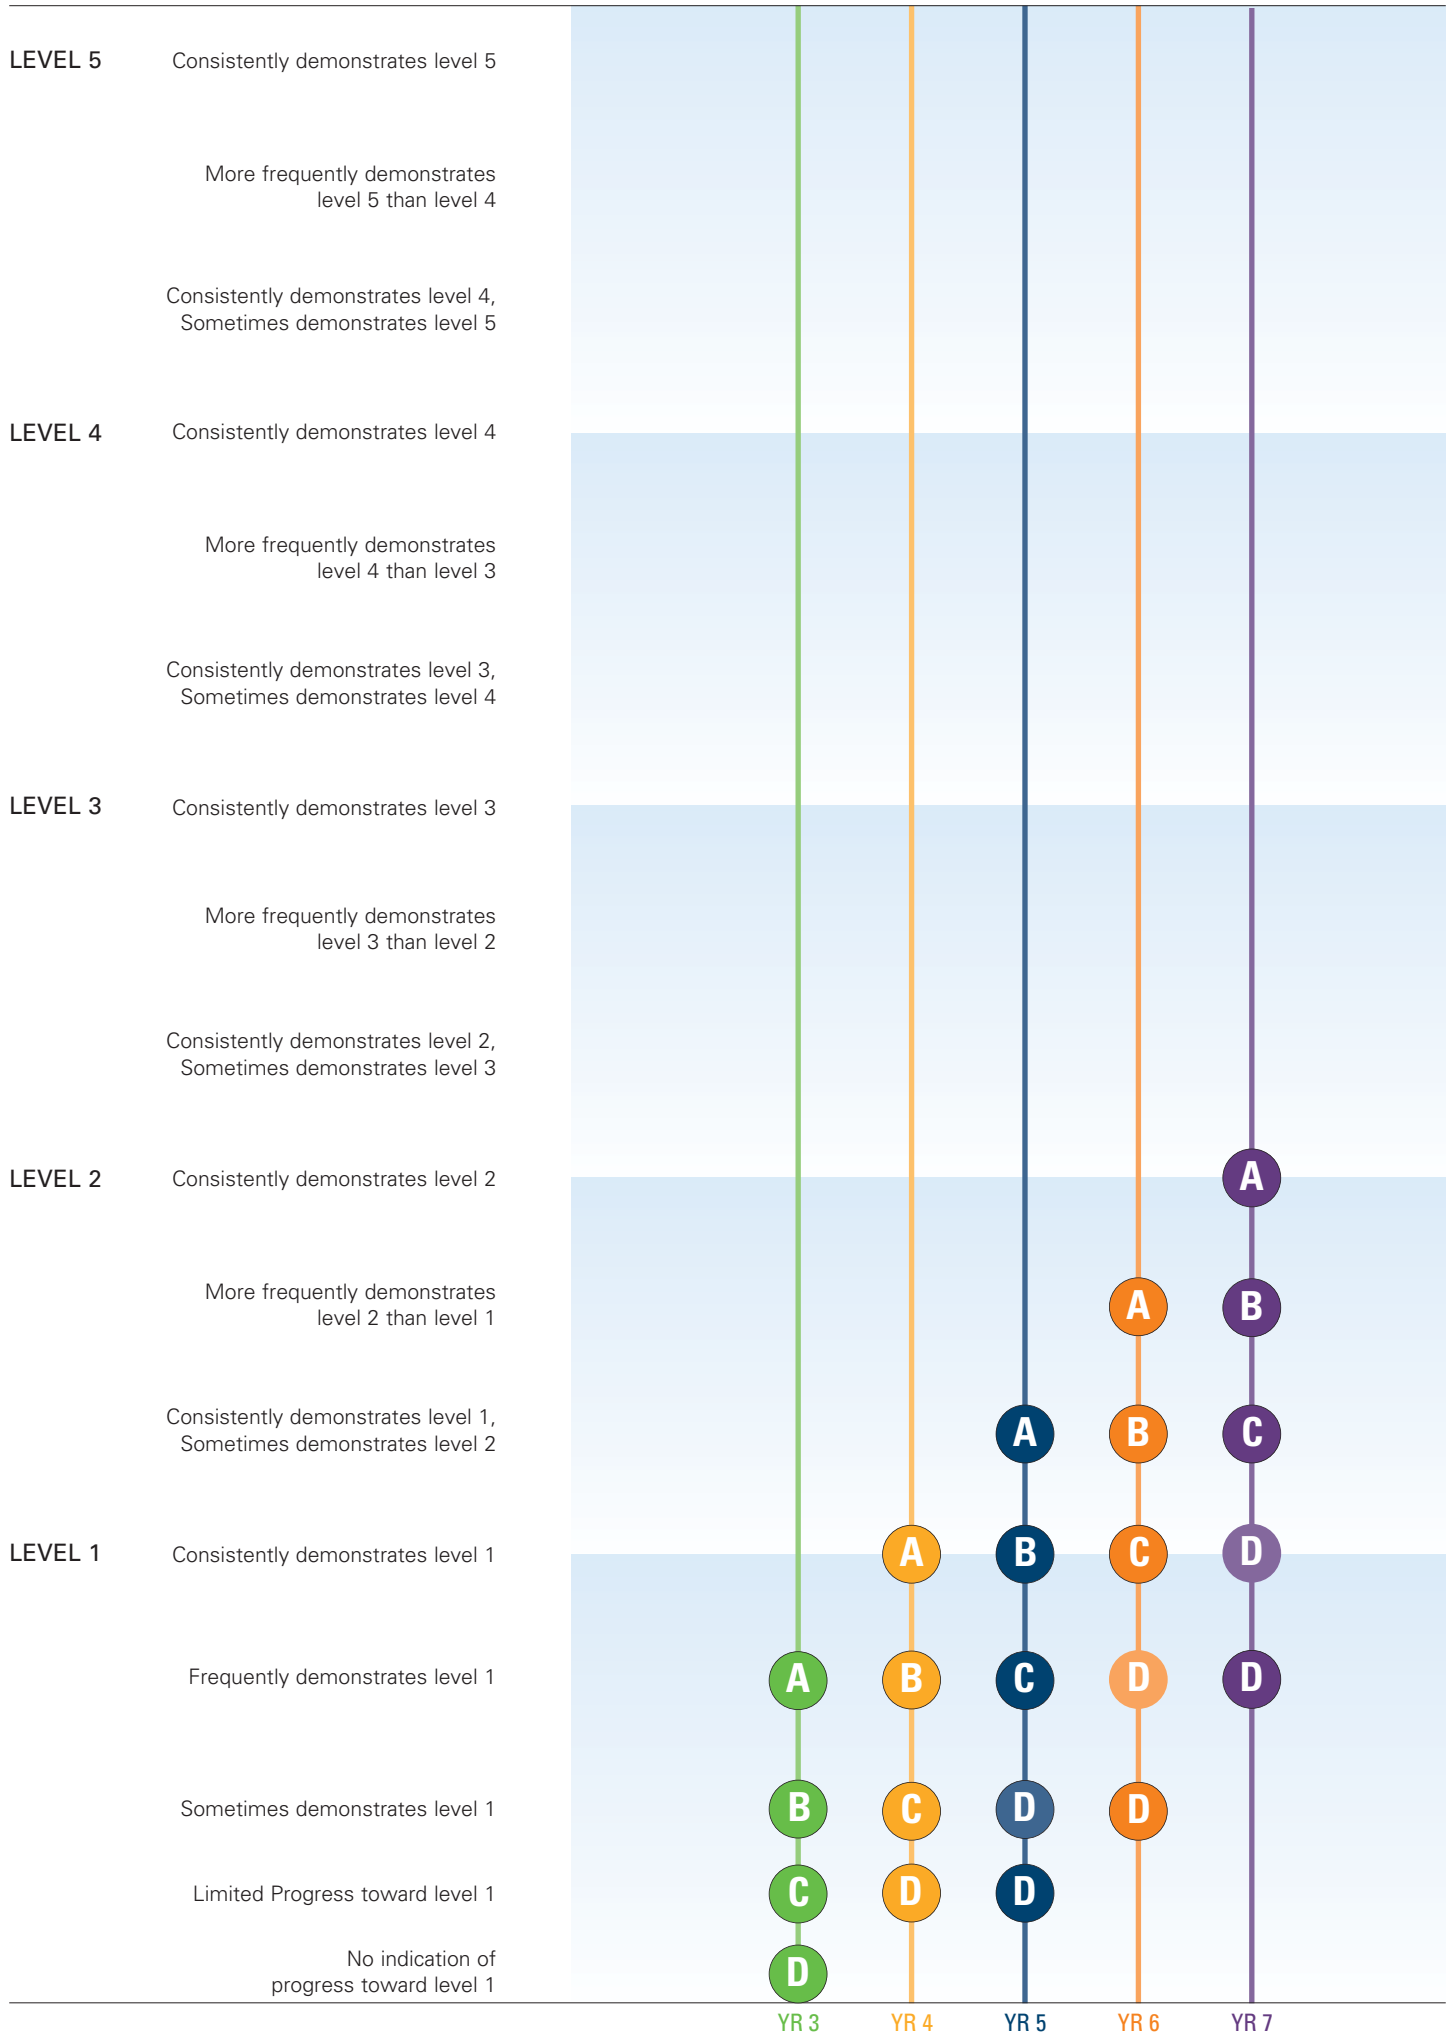

PRIMARY SCHOOL GRADE ALLOCATION  
ENGLISH: READING, LISTENING & SPEAKING

LEGEND: A=EXCELLENT B=GOOD C=SATISFACTORY D=LIMITED E=VERY LOW

PRIMARY SCHOOL GRADE ALLOCATION  
LANGUAGES (LOTE)

LEGEND: A=EXCELLENT B=GOOD C=SATISFACTORY D=LIMITED E=VERY LOW

**PRIMARY SCHOOL GRADE ALLOCATION**  
**ENGLISH: WRITING, VIEWING**  
**ALL OTHER LEARNING AREAS EXCEPT LANGUAGES (LOTE)**

LEGEND: A=EXCELLENT B=GOOD C=SATISFACTORY D=LIMITED E=VERY LOW