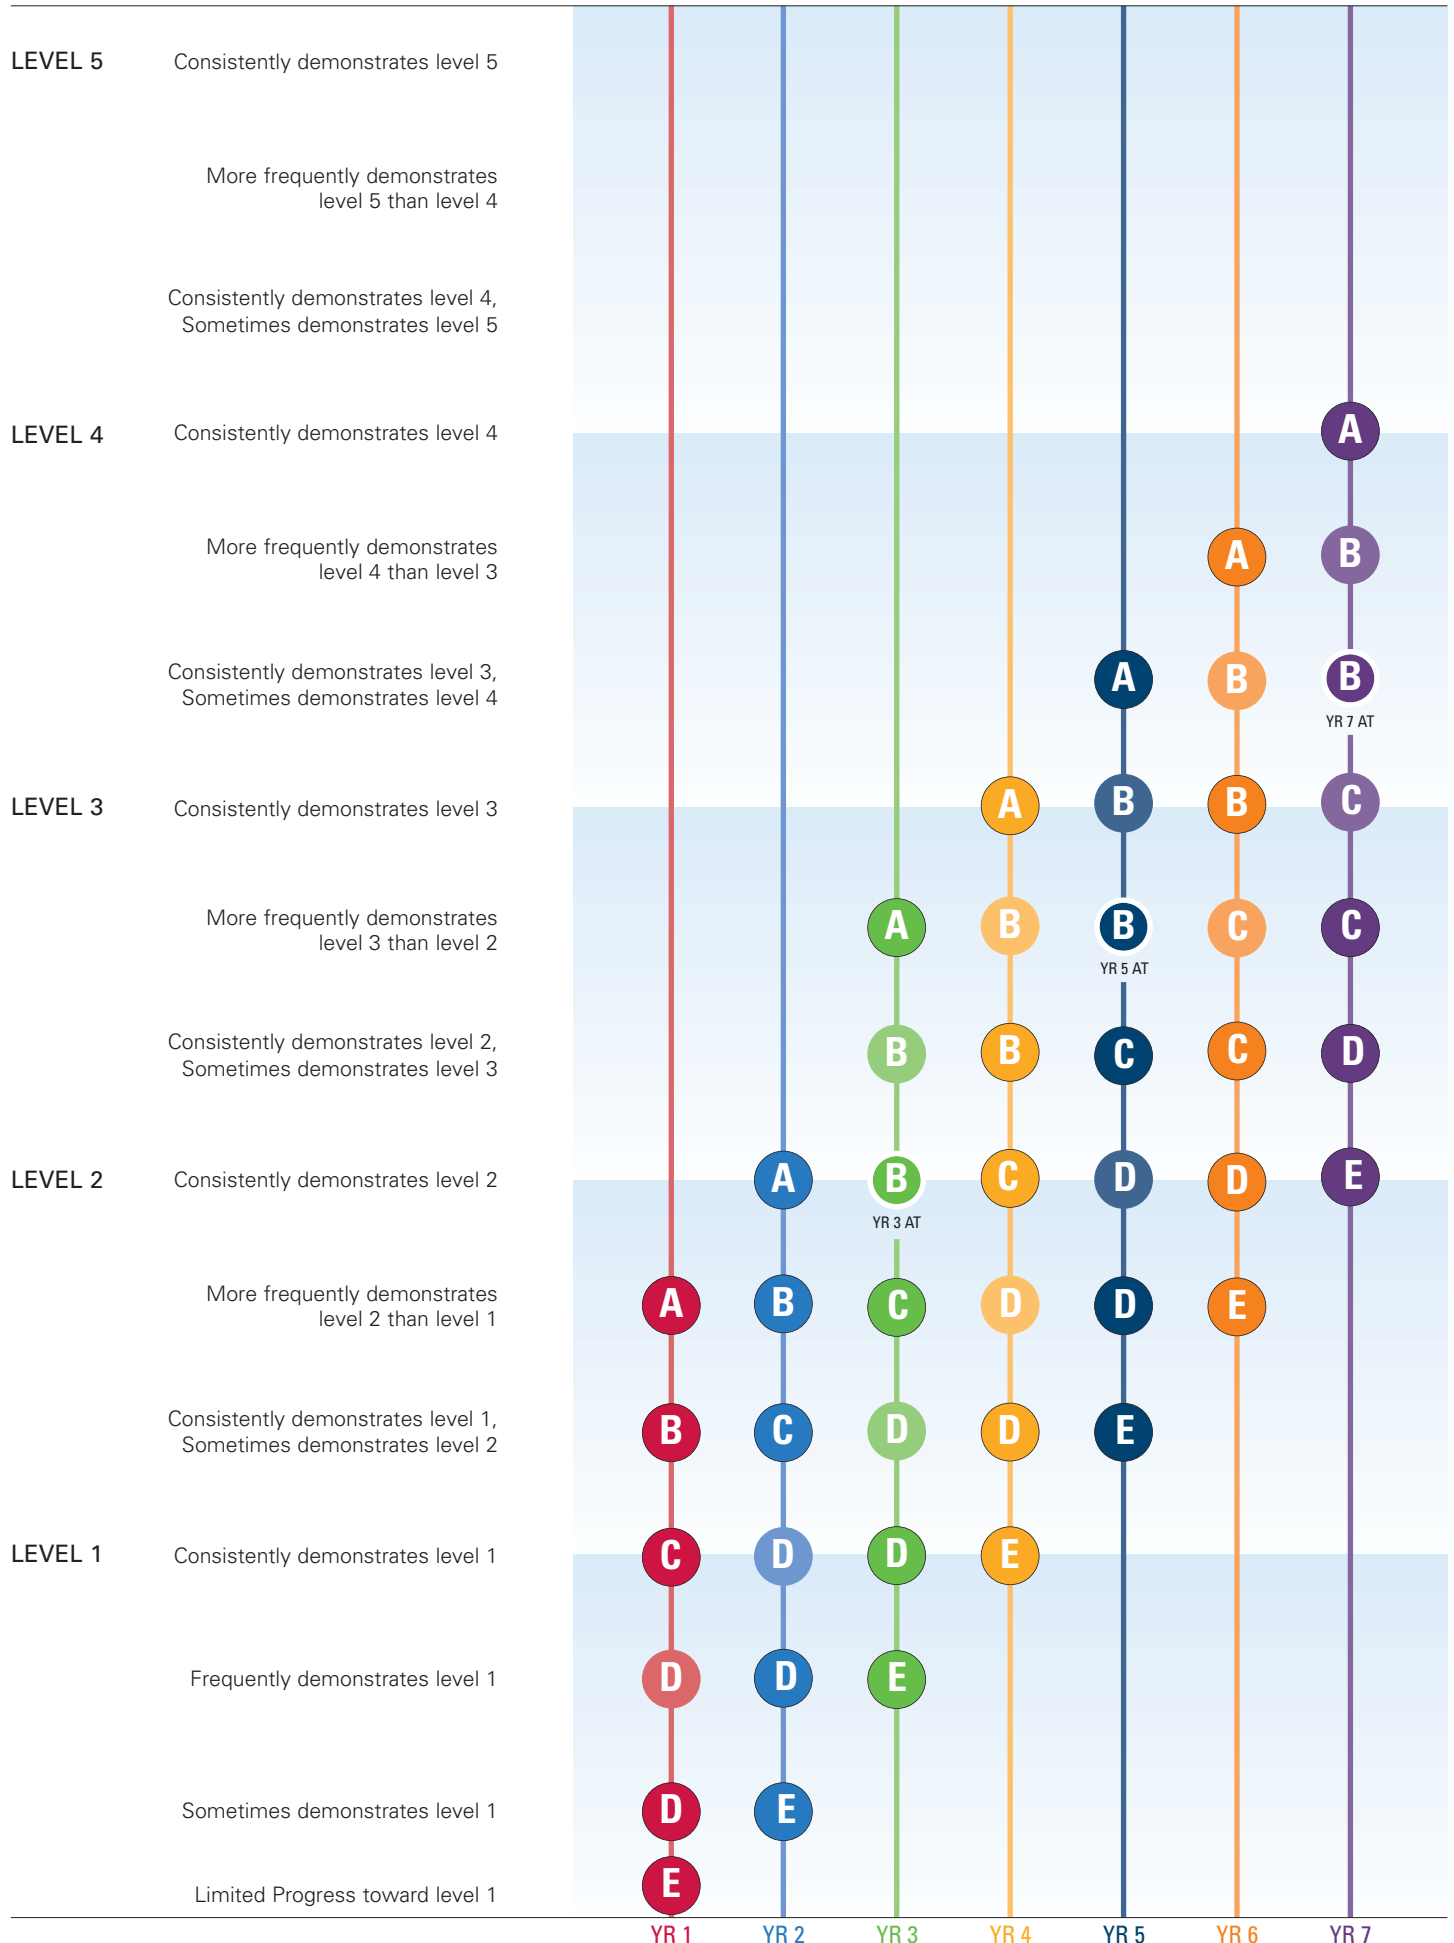

PRIMARY SCHOOL GRADE ALLOCATION  
ENGLISH: READING, LISTENING & SPEAKING

LEGEND: A=EXCELLENT B=GOOD C=SATISFACTORY D=LIMITED E=VERY LOW

PRIMARY SCHOOL GRADE ALLOCATION  
LANGUAGES (LOTE)

LEGEND: A=EXCELLENT B=GOOD C=SATISFACTORY D=LIMITED E=VERY LOW

**PRIMARY SCHOOL GRADE ALLOCATION**  
**ENGLISH: WRITING, VIEWING**  
**ALL OTHER LEARNING AREAS EXCEPT LANGUAGES (LOTE)**

LEGEND: A=EXCELLENT B=GOOD C=SATISFACTORY D=LIMITED E=VERY LOW