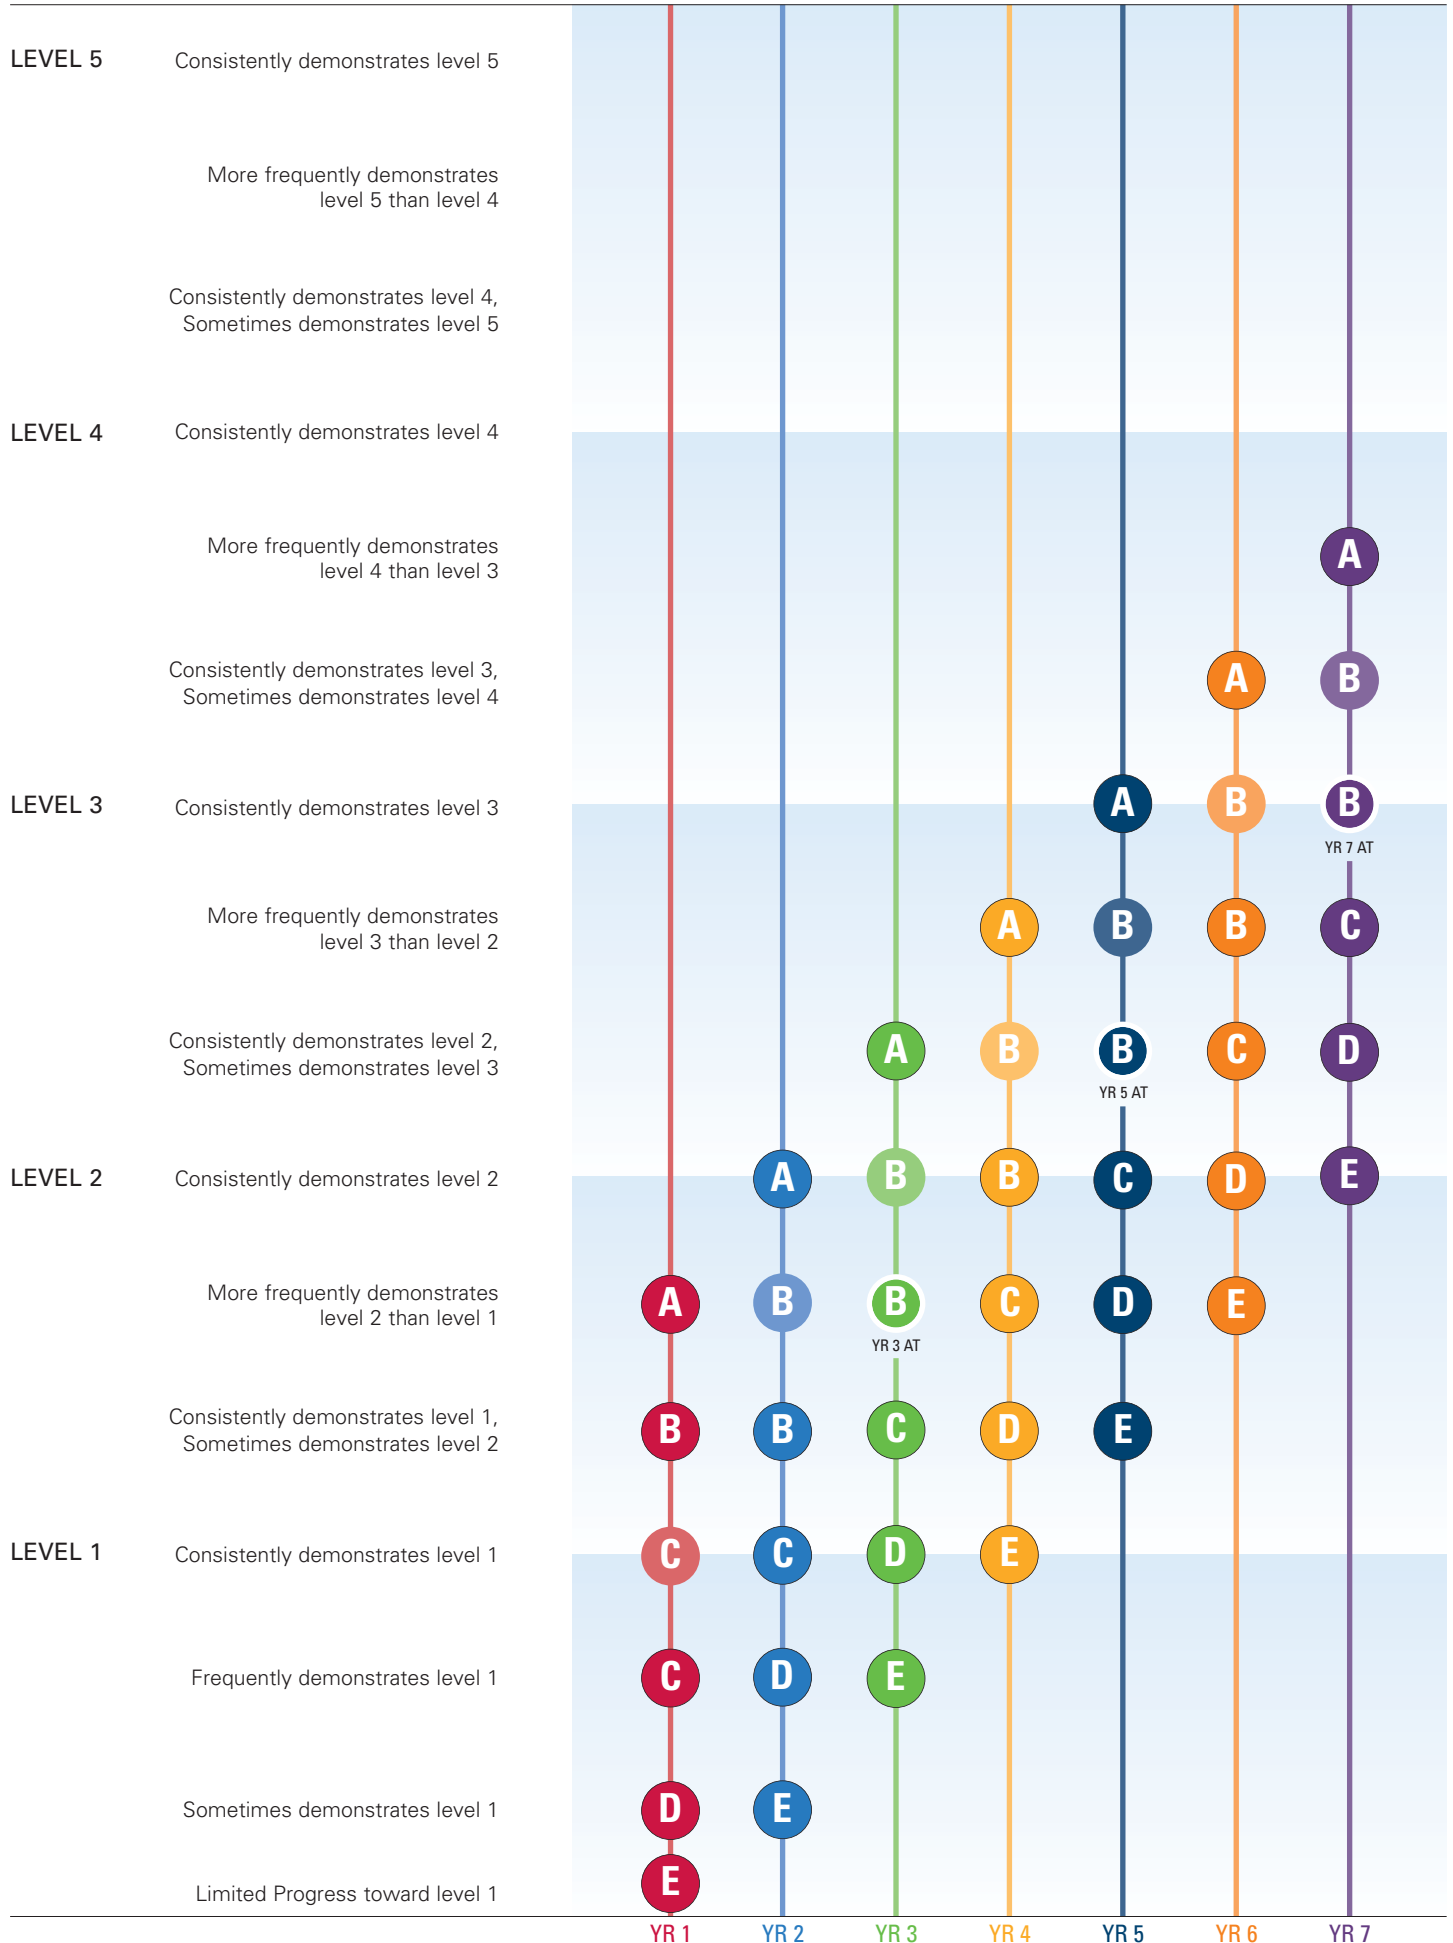

PRIMARY SCHOOL GRADE ALLOCATION  
ENGLISH: READING, LISTENING & SPEAKING

LEGEND: A=EXCELLENT B=GOOD C=SATISFACTORY D=LIMITED E=VERY LOW

PRIMARY SCHOOL GRADE ALLOCATION  
LANGUAGES (LOTE)

LEGEND: A=EXCELLENT B=GOOD C=SATISFACTORY D=LIMITED E=VERY LOW

**PRIMARY SCHOOL GRADE ALLOCATION**  
**ENGLISH: WRITING, VIEWING**  
**ALL OTHER LEARNING AREAS EXCEPT LANGUAGES (LOTE)**

LEGEND: A=EXCELLENT B=GOOD C=SATISFACTORY D=LIMITED E=VERY LOW